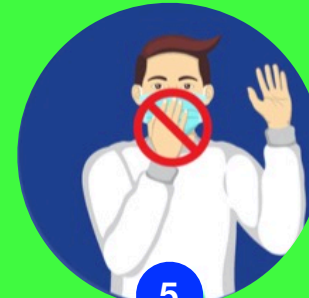

How to Put on a Mask

1

Clean your hands with soap and water or hand sanitizer

2

Hold the mask by the ear loops and place a loop around each ear

3

Mold the stiff edge of the mask to the shape of your nose

4

Make sure that the mask covers both your mouth and chin

5

Avoid touching your mask too often whilst wearing it

How to Remove a Mask

1

Clean your hands with soap and water or hand sanitizer

2

Avoid touching the front of the mask, try to touch only the ear loops